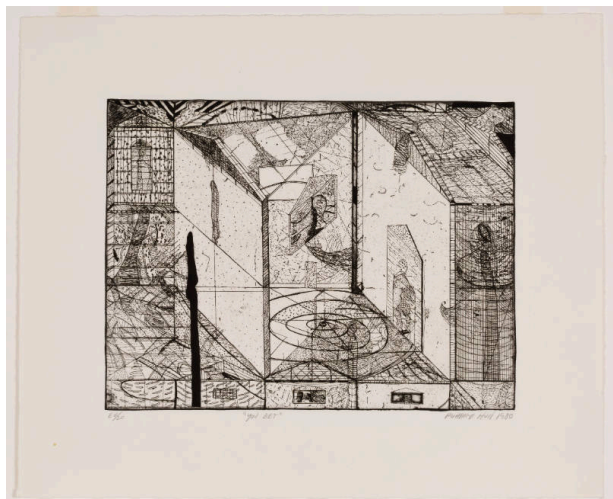

Basic Detail Report

You Bet

Primary Maker

Richard Hull

Date

1980

Medium

Etching

Dimensions

sheet: 13 7/8 in x 16 3/4 in

Object number

1985.71.8

Credit Line

Mary and Leigh Block Museum of Art, Northwestern University, purchase funds provided in part by the Illinois Arts Council Partners in Purchase Program