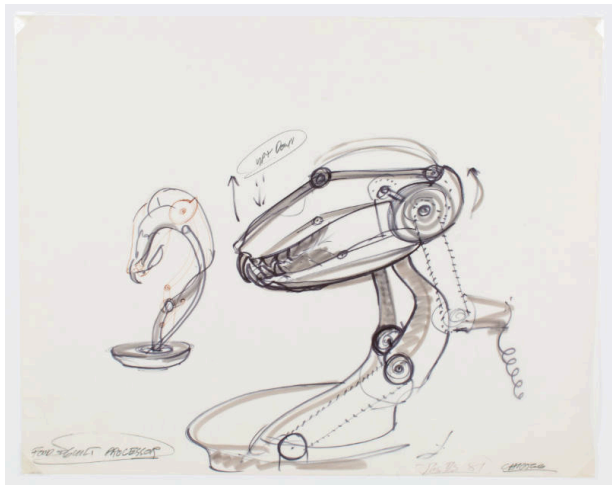

## Food and Guilt Processor

### Dimensions

sheet/object: 18 7/8 in x 23 7/8 in