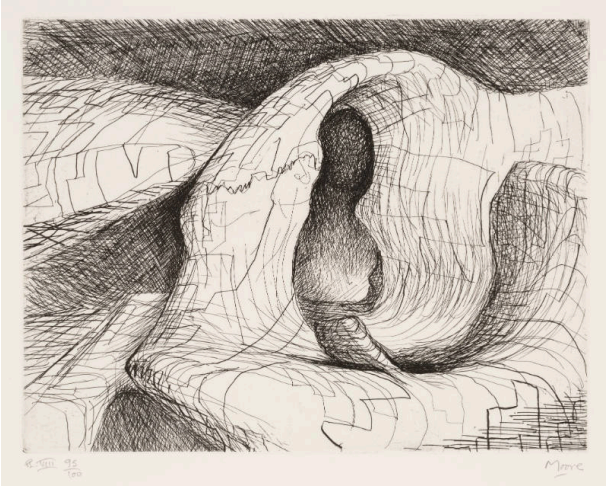

Basic Detail Report

Elephant Skull, Plate VIII

Primary Maker

Henry Moore

Date

1969

Medium

Etching

Dimensions

sheet: 14 1/2 in x 19 5/16 in; plate/image: 9 1/4 in x 12 in

Object number

2008.19.8

Credit Line

Mary and Leigh Block Museum of Art, Northwestern University, purchase funds provided in part by Katherine Olson